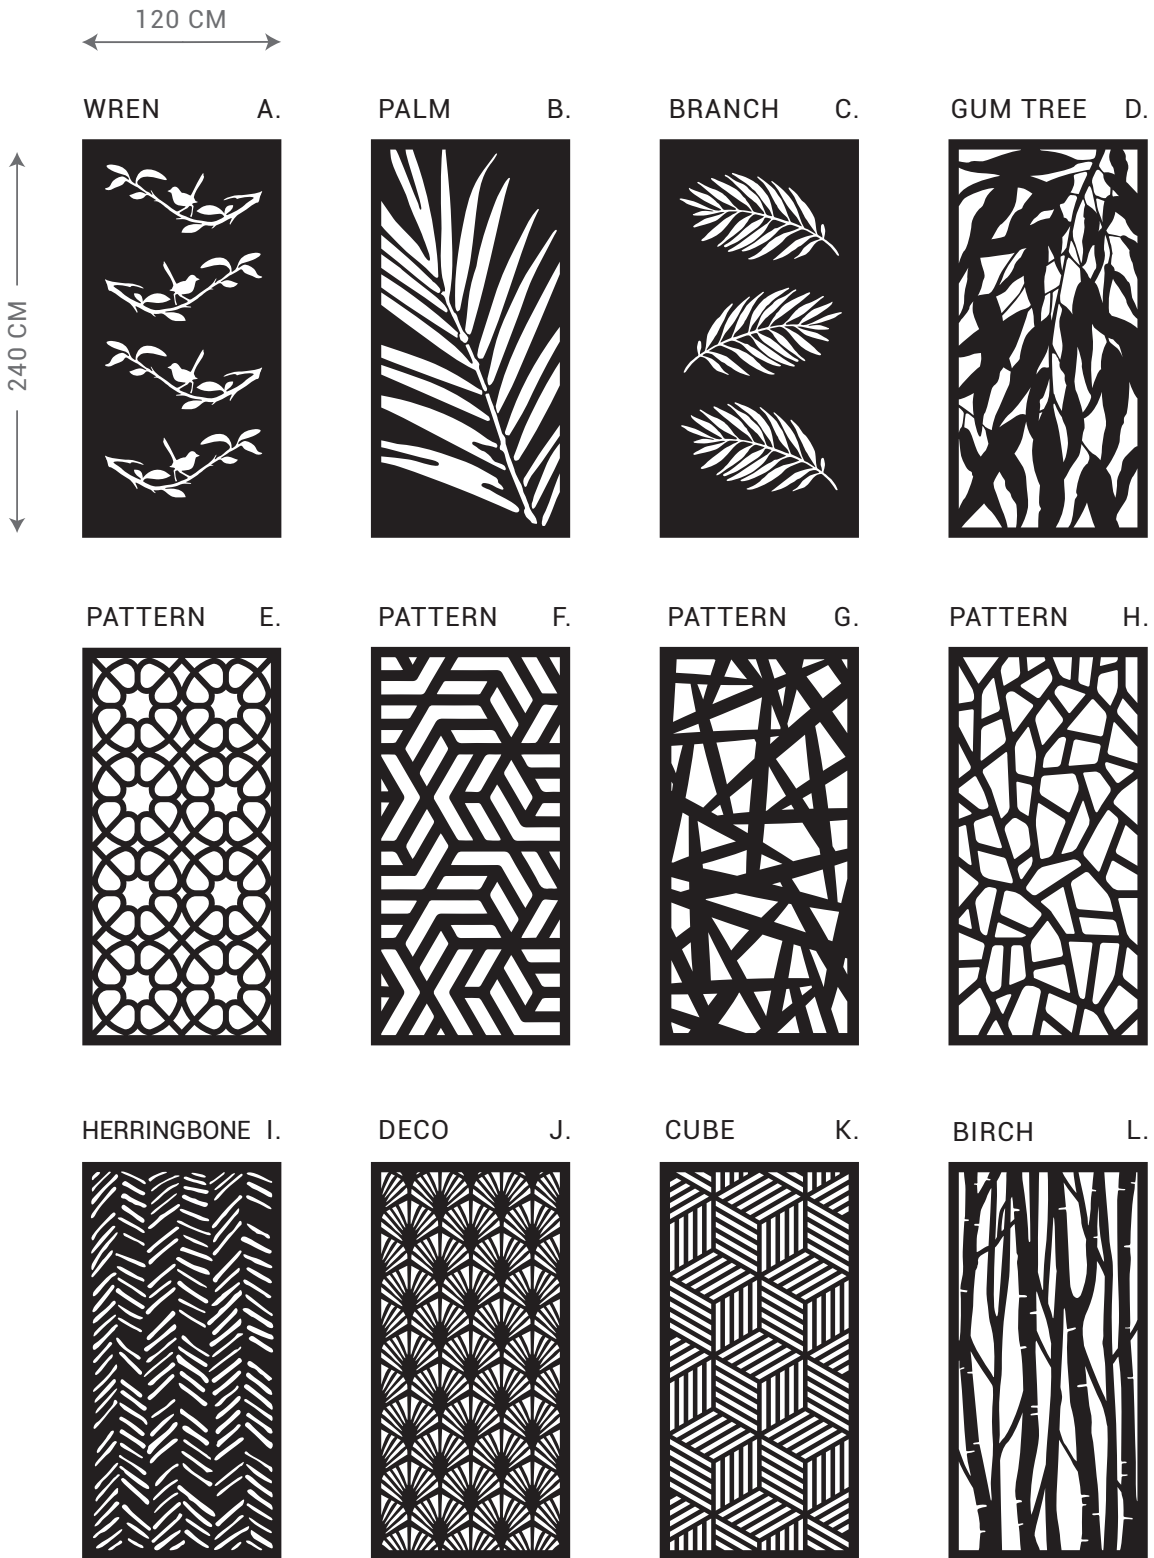

120 CM x 240 CM RUST FINISH
SUPPLIED WITH BASE SUPPORT POSTS

Please note: Rust steel can stain nearby surfaces.
Tait Decorative Iron will take no responsibility
for any rust damage to tiles, concrete, rendering
or painted surfaces.