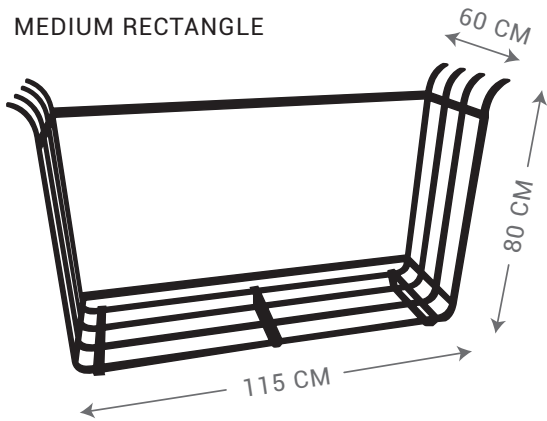

LARGE HEAVY DUTY
4 LEG SPHERE TOP

Ø30 CM
3 LEG SPIKE TOP

Ø60 CM
4 LEG SPIKE TOP

4 LEG PYRAMID

Ø30 CM
3 LEG SPHERE TOP

Ø60 CM
4 LEG SPHERE TOP

DOME ARBOR

ROSE ARBOR WITH ANGULAR SIDES

ROSE ARBOR WITH LATTICE SIDES

- Sizes Available
- W 170 x D 140 cm
 - W 200 x D 140 cm
 - W 170 x D 100 cm
 - W 180 x D 80 cm

Please note: Rust steel can stain nearby surfaces. Tait Decorative Iron will take no responsibility for any rust damage to tiles, concrete, rendering or painted surfaces.

SMALL RECTANGLE

LARGE RECTANGLE

MEDIUM RECTANGLE

SEMI CIRCLE

SOLID RING
Ø120 CM

FIRE BOWL
MEDIUM Ø90 CM
LARGE Ø120 CM

METAL EDGING

- 100 x 5 mm ■ 200 x 6 mm
- 150 x 6 mm ■ 300 x 6 mm