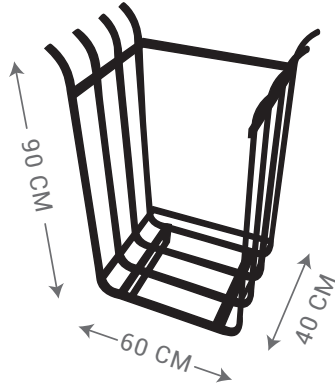

SMALL RECTANGLE