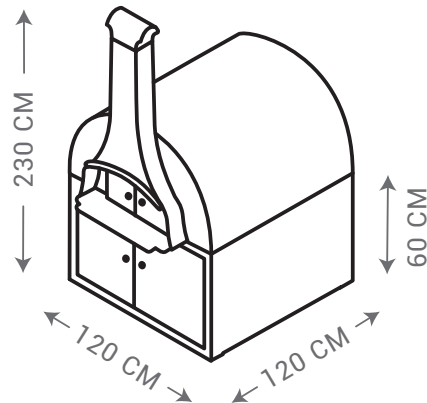

GARDEN BED RINGS

- Custom sizes can also be made to measure

PLANETR TUBS

- Custom sizes can also be made to measure

Please note: Rust steel can stain nearby surfaces. Tait Decorative Iron will take no responsibility for any rust damage to tiles, concrete, rendering or painted surfaces.

SMALL PIZZA OVEN

- Fire brick floor
- Thermal concrete lining
- Temperature gauge
- Heavy duty support base

Weight including bricks:
Approx. 500kg

Internal cooking size:
70 CM x 54 CM

Looks and cooks great. A large cooking area for roasts, bread & pizza.

LARGE PIZZA OVEN

- Fire brick floor
- Thermal concrete lining
- Temperature gauge
- Heavy duty support base

Weight including bricks:
Approx. 1000kg

Internal cooking size:
75 CM x 100 CM

120 CM x 240 CM RUST FINISH
SUPPLIED WITH BASE SUPPORT POSTS