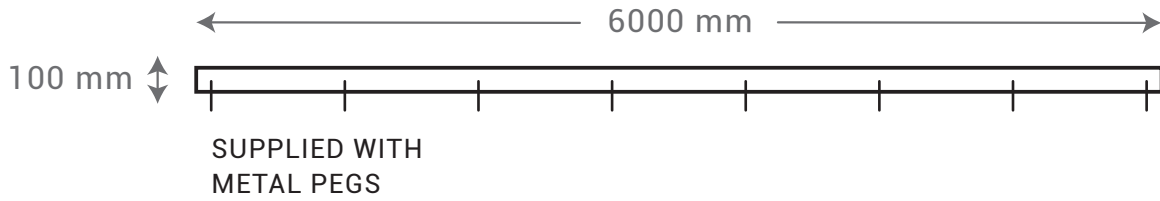

SMALL RECTANGLE

LARGE RECTANGLE

MEDIUM RECTANGLE

SEMI CIRCLE

SOLID RING
Ø120 CM

FIRE BOWL
MEDIUM Ø90 CM
LARGE Ø120 CM

METAL EDGING

- 100 x 5 mm ■ 200 x 6 mm
- 150 x 6 mm ■ 300 x 6 mm