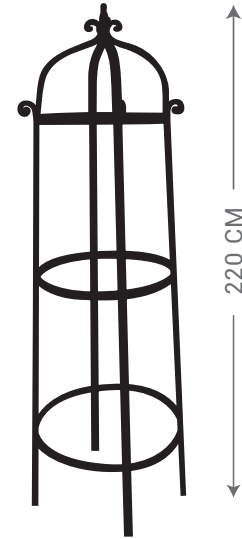

LARGE HEAVY DUTY
4 LEG SPHERE TOP

Ø30 CM
3 LEG SPIKE TOP

Ø60 CM
4 LEG SPIKE TOP

4 LEG PYRAMID

Ø30 CM
3 LEG SPHERE TOP

Ø60 CM
4 LEG SPHERE TOP

DOME ARBOR

ROSE ARBOR WITH ANGULAR SIDES

ROSE ARBOR WITH LATTICE SIDES

- Sizes Available
- W 170 x D 140 cm
 - W 200 x D 140 cm
 - W 170 x D 100 cm
 - W 180 x D 80 cm

Please note: Rust steel can stain nearby surfaces. Tait Decorative Iron will take no responsibility for any rust damage to tiles, concrete, rendering or painted surfaces.