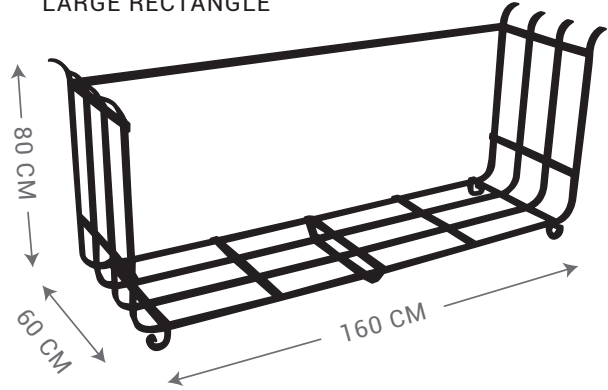

LARGE RECTANGLE