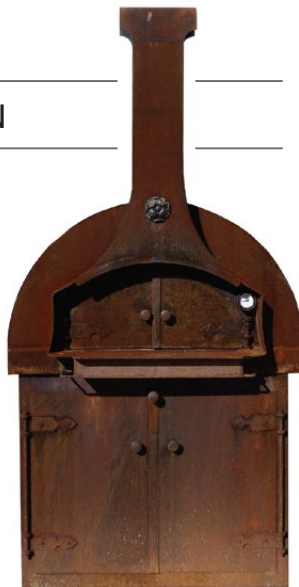

SMALL PIZZA OVEN

- Fire brick floor
- Thermal concrete lining
- Temperature gauge
- Heavy duty support base

Weight including bricks:
Approx. 500kg

Internal cooking size:
70 CM x 54 CM

Looks and cooks great. A large cooking area for roasts, bread & pizza.

LARGE PIZZA OVEN

- Fire brick floor
- Thermal concrete lining
- Temperature gauge
- Heavy duty support base

Weight including bricks:
Approx. 1000kg

Internal cooking size:
75 CM x 100 CM

120 CM x 240 CM RUST FINISH
SUPPLIED WITH BASE SUPPORT POSTS