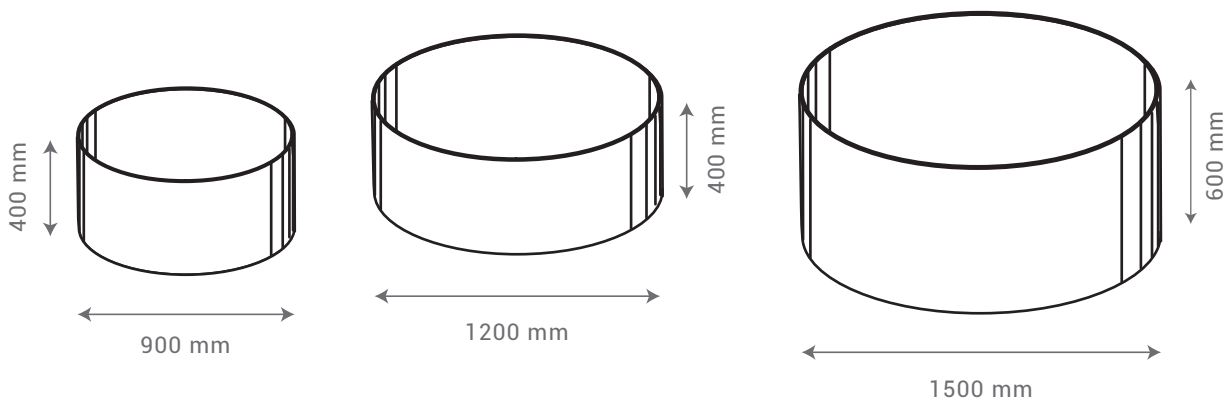

Please note: Rust steel can stain nearby surfaces. Tait Decorative Iron will take no responsibility for any rust damage to tiles, concrete, rendering or painted surfaces.