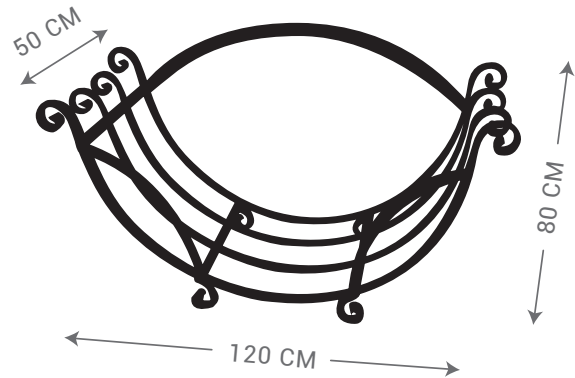

LARGE HEAVY DUTY
4 LEG SPHERE TOP

Ø30 CM
3 LEG SPIKE TOP

Ø60 CM
4 LEG SPIKE TOP

4 LEG PYRAMID

Ø30 CM
3 LEG SPHERE TOP

Ø60 CM
4 LEG SPHERE TOP

DOME ARBOR

ROSE ARBOR WITH ANGULAR SIDES

ROSE ARBOR WITH LATTICE SIDES

- Sizes Available
- W 170 x D 140 cm
 - W 200 x D 140 cm
 - W 170 x D 100 cm
 - W 180 x D 80 cm

Please note: Rust steel can stain nearby surfaces. Tait Decorative Iron will take no responsibility for any rust damage to tiles, concrete, rendering or painted surfaces.

SMALL RECTANGLE

LARGE RECTANGLE

MEDIUM RECTANGLE

SEMI CIRCLE

SOLID RING
Ø120 CM

FIRE BOWL
MEDIUM Ø90 CM
LARGE Ø120 CM

METAL EDGING

- 100 x 5 mm ■ 200 x 6 mm
- 150 x 6 mm ■ 300 x 6 mm

GARDEN BED RINGS

- Custom sizes can also be made to measure

PLANETR TUBS

- Custom sizes can also be made to measure

Please note: Rust steel can stain nearby surfaces. Tait Decorative Iron will take no responsibility for any rust damage to tiles, concrete, rendering or painted surfaces.