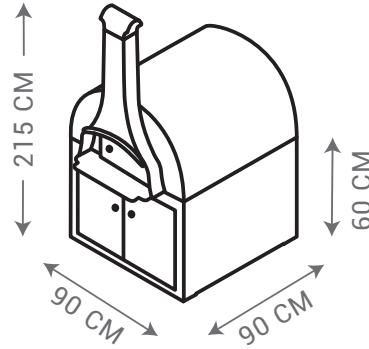

SMALL RECTANGLE

LARGE RECTANGLE

MEDIUM RECTANGLE

SEMI CIRCLE

SOLID RING
Ø120 CM

FIRE BOWL
MEDIUM Ø90 CM
LARGE Ø120 CM

METAL EDGING

- 100 x 5 mm ■ 200 x 6 mm
- 150 x 6 mm ■ 300 x 6 mm

GARDEN BED RINGS

- Custom sizes can also be made to measure

PLANETR TUBS

- Custom sizes can also be made to measure

Please note: Rust steel can stain nearby surfaces. Tait Decorative Iron will take no responsibility for any rust damage to tiles, concrete, rendering or painted surfaces.

SMALL PIZZA OVEN

- Fire brick floor
- Thermal concrete lining
- Temperature gauge
- Heavy duty support base

Weight including bricks:
Approx. 500kg

Internal cooking size:
70 CM x 54 CM

Looks and cooks great. A large cooking area for roasts, bread & pizza.

LARGE PIZZA OVEN

- Fire brick floor
- Thermal concrete lining
- Temperature gauge
- Heavy duty support base

Weight including bricks:
Approx. 1000kg

Internal cooking size:
75 CM x 100 CM

120 CM x 240 CM RUST FINISH
SUPPLIED WITH BASE SUPPORT POSTS