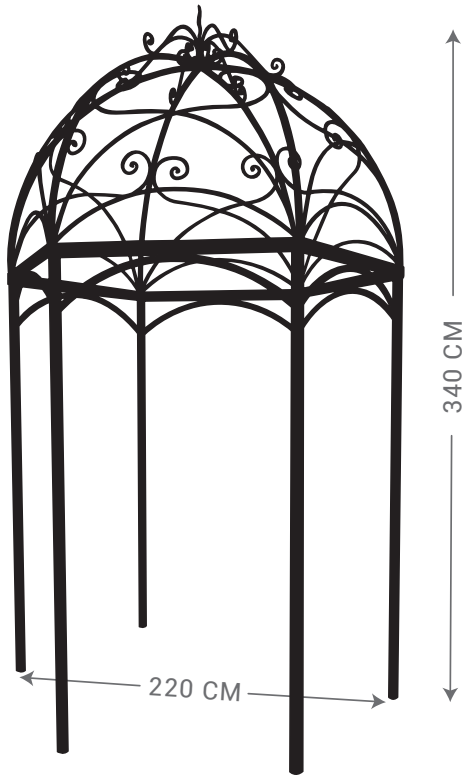

LARGE HEAVY DUTY
4 LEG SPHERE TOP

Ø30 CM
3 LEG SPIKE TOP

Ø60 CM
4 LEG SPIKE TOP

4 LEG PYRAMID

Ø30 CM
3 LEG SPHERE TOP

Ø60 CM
4 LEG SPHERE TOP

DOME ARBOR

ROSE ARBOR WITH ANGULAR SIDES

ROSE ARBOR WITH LATTICE SIDES

- Sizes Available
- W 170 x D 140 cm
 - W 200 x D 140 cm
 - W 170 x D 100 cm
 - W 180 x D 80 cm

Please note: Rust steel can stain nearby surfaces. Tait Decorative Iron will take no responsibility for any rust damage to tiles, concrete, rendering or painted surfaces.

SMALL RECTANGLE

LARGE RECTANGLE

MEDIUM RECTANGLE

SEMI CIRCLE

SOLID RING
Ø120 CM

FIRE BOWL
MEDIUM Ø90 CM
LARGE Ø120 CM

METAL EDGING

- 100 x 5 mm ■ 200 x 6 mm
- 150 x 6 mm ■ 300 x 6 mm