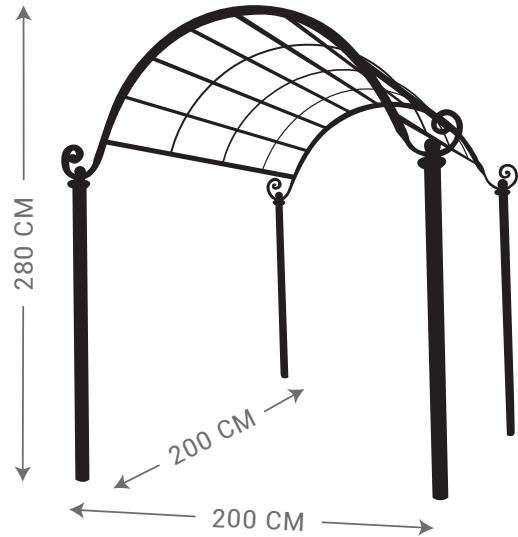

CLASSIC BENCH SEAT
2 SEATER

CLASSIC BENCH SEAT
4 SEATER

CLASSIC BENCH SEAT
3 SEATER

TUSCAN DINING TABLE
STRAIGHT LEG

TUSCAN CHAIR

TUSCAN CARVER CHAIR

MODULAR PERGOLA
WITH LATTICE SIDES

MODULAR PERGOLA
OPEN SIDES

SINGLE DRIVE-WAY GATES

CROSS GATE

DOUBLE CROSS GATE

FARM GATE

DOUBLE SWEEP GATE

HEAVY DUTY DOUBLE DRIVE-WAY GATES

DUEL OPENING CROSS GATE WITH BASE

DUEL OPENING DOUBLE CROSS GATE WITH BASE

LARGE HEAVY DUTY
4 LEG SPHERE TOP

Ø30 CM
3 LEG SPIKE TOP

Ø60 CM
4 LEG SPIKE TOP

4 LEG PYRAMID

Ø30 CM
3 LEG SPHERE TOP

Ø60 CM
4 LEG SPHERE TOP

DOME ARBOR

ROSE ARBOR WITH ANGULAR SIDES