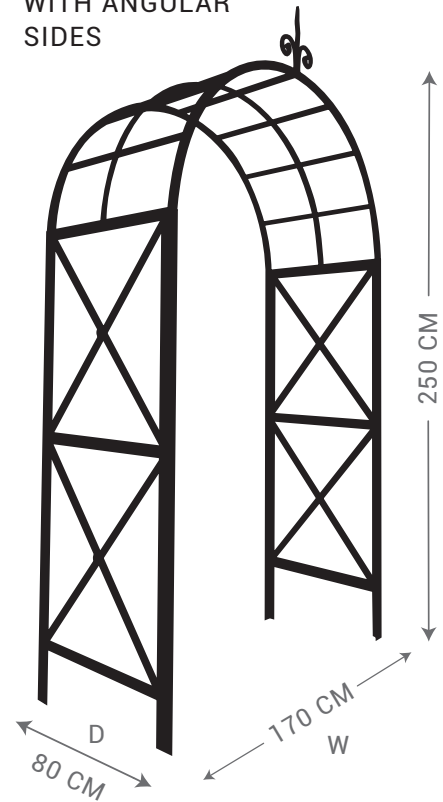

LARGE HEAVY DUTY
4 LEG SPHERE TOP

Ø30 CM
3 LEG SPIKE TOP

Ø60 CM
4 LEG SPIKE TOP

4 LEG PYRAMID

Ø30 CM
3 LEG SPHERE TOP

Ø60 CM
4 LEG SPHERE TOP

DOME ARBOR

ROSE ARBOR WITH ANGULAR SIDES

ROSE ARBOR WITH LATTICE SIDES

- Sizes Available
- W 170 x D 140 cm
 - W 200 x D 140 cm
 - W 170 x D 100 cm
 - W 180 x D 80 cm

Please note: Rust steel can stain nearby surfaces. Tait Decorative Iron will take no responsibility for any rust damage to tiles, concrete, rendering or painted surfaces.

SMALL RECTANGLE

LARGE RECTANGLE

MEDIUM RECTANGLE

SEMI CIRCLE

SOLID RING
Ø120 CM

FIRE BOWL
MEDIUM Ø90 CM
LARGE Ø120 CM

METAL EDGING

- 100 x 5 mm ■ 200 x 6 mm
- 150 x 6 mm ■ 300 x 6 mm