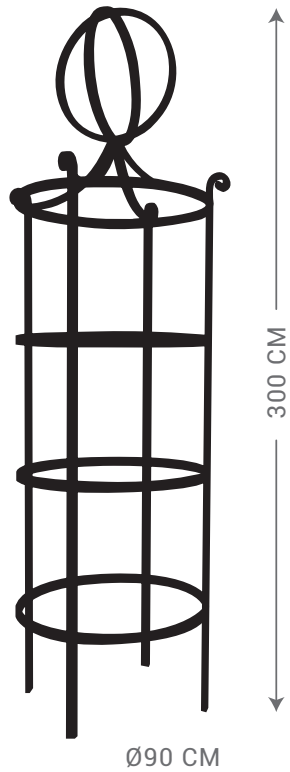

COLONIAL GATE WITH BASE

COLONIAL GATE

COTTAGE GATE

FARM GATE

SCROLL GATE

WREN GATE

NOUVEAU GATE

GATES MADE TO SUIT 110 CM OPENING
(INTERNALLY POST TO POST)

LARGE HEAVY DUTY
4 LEG SPHERE TOP

Ø30 CM
3 LEG SPIKE TOP

Ø60 CM
4 LEG SPIKE TOP

4 LEG PYRAMID

Ø30 CM
3 LEG SPHERE TOP

Ø60 CM
4 LEG SPHERE TOP

DOME ARBOR

ROSE ARBOR WITH ANGULAR SIDES

ROSE ARBOR WITH LATTICE SIDES

- Sizes Available
- W 170 x D 140 cm
 - W 200 x D 140 cm
 - W 170 x D 100 cm
 - W 180 x D 80 cm

Please note: Rust steel can stain nearby surfaces. Tait Decorative Iron will take no responsibility for any rust damage to tiles, concrete, rendering or painted surfaces.