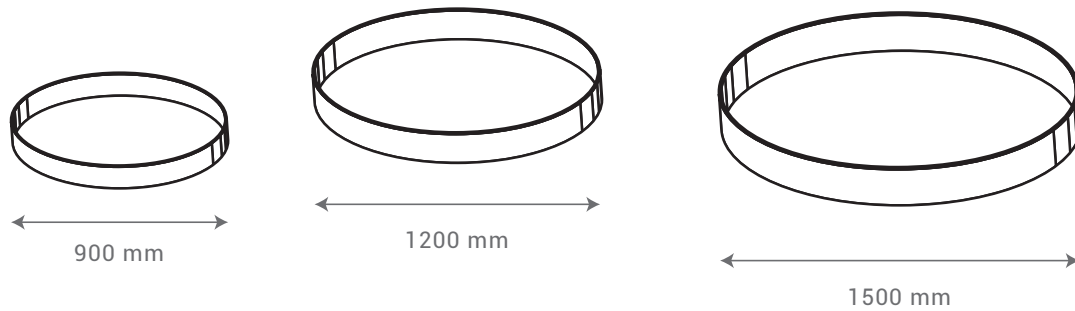

PLANETR TUBS

- Custom sizes can also be made to measure