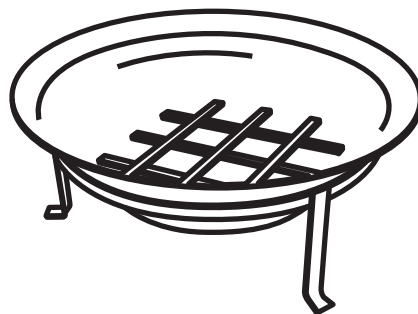

SMALL RECTANGLE

LARGE RECTANGLE

MEDIUM RECTANGLE

SEMI CIRCLE

SOLID RING
Ø120 CM

FIRE BOWL
MEDIUM Ø90 CM
LARGE Ø120 CM

METAL EDGING

- 100 x 5 mm ■ 200 x 6 mm
- 150 x 6 mm ■ 300 x 6 mm

SMALL PIZZA OVEN

- Fire brick floor
- Thermal concrete lining
- Temperature gauge
- Heavy duty support base

Weight including bricks:
Approx. 500kg

Internal cooking size:
70 CM x 54 CM

Looks and cooks great. A large cooking area for roasts, bread & pizza.