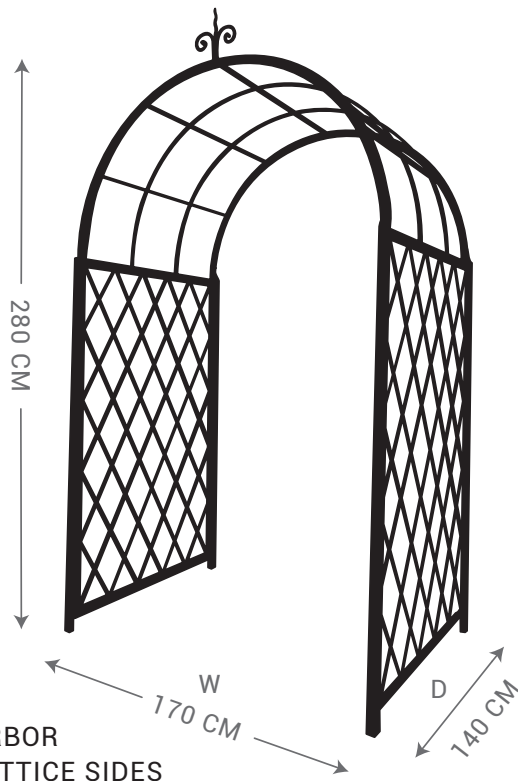

LARGE HEAVY DUTY
4 LEG SPHERE TOP

Ø30 CM
3 LEG SPIKE TOP

Ø60 CM
4 LEG SPIKE TOP

4 LEG PYRAMID

Ø30 CM
3 LEG SPHERE TOP

Ø60 CM
4 LEG SPHERE TOP

DOME ARBOR

ROSE ARBOR WITH ANGULAR SIDES

ROSE ARBOR WITH LATTICE SIDES

- Sizes Available
- W 170 x D 140 cm
 - W 200 x D 140 cm
 - W 170 x D 100 cm
 - W 180 x D 80 cm

Please note: Rust steel can stain nearby surfaces. Tait Decorative Iron will take no responsibility for any rust damage to tiles, concrete, rendering or painted surfaces.

SMALL RECTANGLE

LARGE RECTANGLE

MEDIUM RECTANGLE

SEMI CIRCLE

SOLID RING
Ø120 CM

FIRE BOWL
MEDIUM Ø90 CM
LARGE Ø120 CM

METAL EDGING

- 100 x 5 mm ■ 200 x 6 mm
- 150 x 6 mm ■ 300 x 6 mm