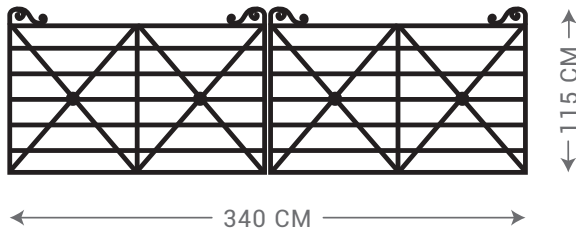

CLASSIC BENCH SEAT
2 SEATER

CLASSIC BENCH SEAT
4 SEATER

CLASSIC BENCH SEAT
3 SEATER

TUSCAN DINING TABLE
STRAIGHT LEG

TUSCAN CHAIR

TUSCAN CARVER CHAIR

MODULAR PERGOLA
WITH LATTICE SIDES

MODULAR PERGOLA
OPEN SIDES

SINGLE DRIVE-WAY GATES

CROSS GATE

DOUBLE CROSS GATE

FARM GATE

DOUBLE SWEEP GATE

HEAVY DUTY DOUBLE DRIVE-WAY GATES

DUEL OPENING CROSS GATE WITH BASE

DUEL OPENING DOUBLE CROSS GATE WITH BASE