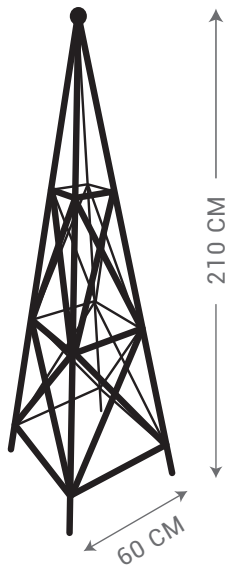

LARGE HEAVY DUTY
4 LEG SPHERE TOP

Ø30 CM
3 LEG SPIKE TOP

Ø60 CM
4 LEG SPIKE TOP

4 LEG PYRAMID

Ø30 CM
3 LEG SPHERE TOP

Ø60 CM
4 LEG SPHERE TOP

DOME ARBOR

ROSE ARBOR WITH ANGULAR SIDES

ROSE ARBOR WITH LATTICE SIDES

- Sizes Available
- W 170 x D 140 cm
 - W 200 x D 140 cm
 - W 170 x D 100 cm
 - W 180 x D 80 cm

Please note: Rust steel can stain nearby surfaces. Tait Decorative Iron will take no responsibility for any rust damage to tiles, concrete, rendering or painted surfaces.