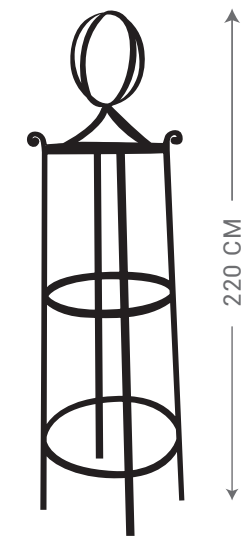

LARGE HEAVY DUTY
4 LEG SPHERE TOP

Ø30 CM
3 LEG SPIKE TOP

Ø60 CM
4 LEG SPIKE TOP

4 LEG PYRAMID

Ø30 CM
3 LEG SPHERE TOP

Ø60 CM
4 LEG SPHERE TOP

DOME ARBOR

ROSE ARBOR WITH ANGULAR SIDES

ROSE ARBOR WITH LATTICE SIDES

- Sizes Available
- W 170 x D 140 cm
 - W 200 x D 140 cm
 - W 170 x D 100 cm
 - W 180 x D 80 cm

Please note: Rust steel can stain nearby surfaces. Tait Decorative Iron will take no responsibility for any rust damage to tiles, concrete, rendering or painted surfaces.

SMALL RECTANGLE

LARGE RECTANGLE

MEDIUM RECTANGLE

SEMI CIRCLE

SOLID RING
Ø120 CM

FIRE BOWL
MEDIUM Ø90 CM
LARGE Ø120 CM

METAL EDGING

- 100 x 5 mm ■ 200 x 6 mm
- 150 x 6 mm ■ 300 x 6 mm