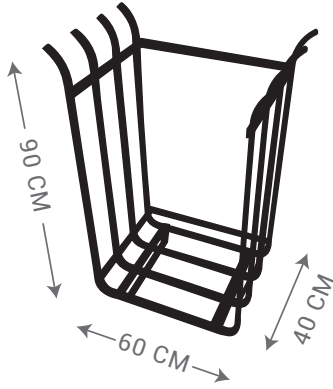

SMALL RECTANGLE

LARGE RECTANGLE

MEDIUM RECTANGLE

SEMI CIRCLE

SOLID RING
Ø120 CM

FIRE BOWL
MEDIUM Ø90 CM
LARGE Ø120 CM