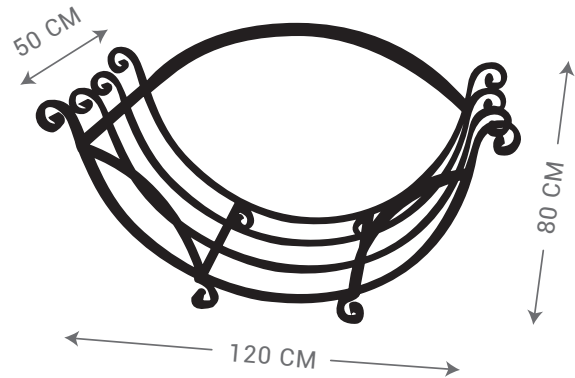

SMALL RECTANGLE

LARGE RECTANGLE

MEDIUM RECTANGLE

SEMI CIRCLE

SOLID RING
Ø120 CM

FIRE BOWL
MEDIUM Ø90 CM
LARGE Ø120 CM