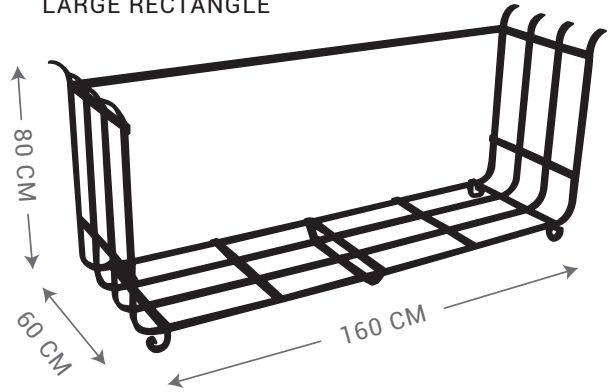

SMALL RECTANGLE

LARGE RECTANGLE

MEDIUM RECTANGLE

SEMI CIRCLE

SOLID RING
Ø120 CM

FIRE BOWL
MEDIUM Ø90 CM
LARGE Ø120 CM