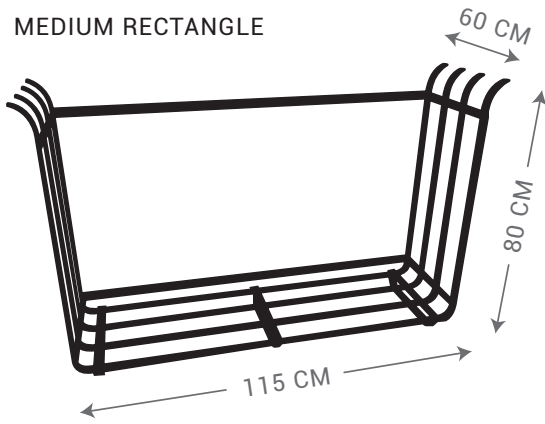

SMALL RECTANGLE

LARGE RECTANGLE

MEDIUM RECTANGLE

SEMI CIRCLE

SOLID RING
Ø120 CM

FIRE BOWL
MEDIUM Ø90 CM
LARGE Ø120 CM