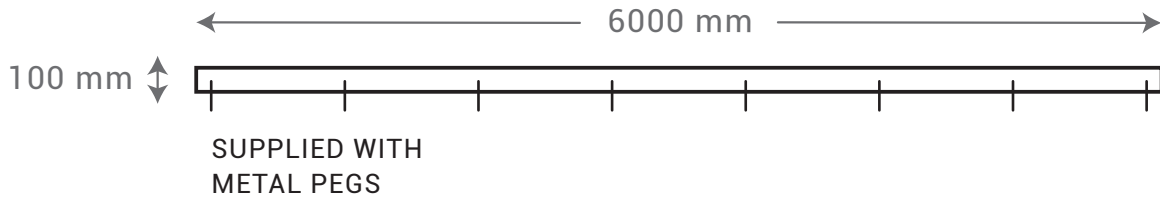

SMALL RECTANGLE

LARGE RECTANGLE

MEDIUM RECTANGLE

SEMI CIRCLE

SOLID RING
Ø120 CM

FIRE BOWL
MEDIUM Ø90 CM
LARGE Ø120 CM

METAL EDGING

- 100 x 5 mm ■ 200 x 6 mm
- 150 x 6 mm ■ 300 x 6 mm