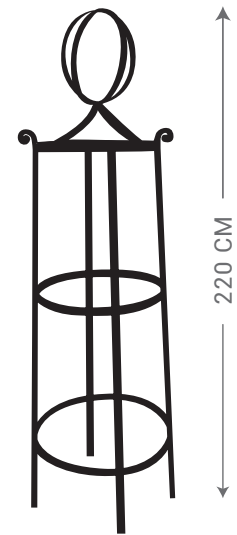

LARGE HEAVY DUTY
4 LEG SPHERE TOP

Ø30 CM
3 LEG SPIKE TOP

Ø60 CM
4 LEG SPIKE TOP

4 LEG SPIKE TOP

4 LEG PYRAMID

Ø30 CM
3 LEG SPHERE TOP

Ø60 CM
4 LEG SPHERE TOP

DOME ARBOR

ROSE ARBOR WITH ANGULAR SIDES

ROSE ARBOR WITH LATTICE SIDES

- Sizes Available
- W 170 x D 140 cm
 - W 200 x D 140 cm
 - W 170 x D 100 cm
 - W 180 x D 80 cm

Please note: Rust steel can stain nearby surfaces. Tait Decorative Iron will take no responsibility for any rust damage to tiles, concrete, rendering or painted surfaces.

SMALL RECTANGLE

LARGE RECTANGLE

MEDIUM RECTANGLE

SEMI CIRCLE

SOLID RING
Ø120 CM

FIRE BOWL
MEDIUM Ø90 CM
LARGE Ø120 CM

METAL EDGING

- 100 x 5 mm ■ 200 x 6 mm
- 150 x 6 mm ■ 300 x 6 mm