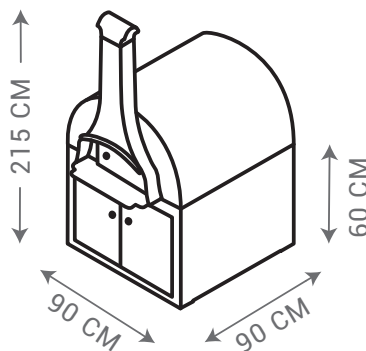

SMALL RECTANGLE

LARGE RECTANGLE

MEDIUM RECTANGLE

SEMI CIRCLE

SOLID RING
Ø120 CM

FIRE BOWL
MEDIUM Ø90 CM
LARGE Ø120 CM

METAL EDGING

- 100 x 5 mm ■ 200 x 6 mm
- 150 x 6 mm ■ 300 x 6 mm

GARDEN BED RINGS

- Custom sizes can also be made to measure

PLANETR TUBS

- Custom sizes can also be made to measure

Please note: Rust steel can stain nearby surfaces. Tait Decorative Iron will take no responsibility for any rust damage to tiles, concrete, rendering or painted surfaces.

SMALL PIZZA OVEN

- Fire brick floor
- Thermal concrete lining
- Temperature gauge
- Heavy duty support base

Weight including bricks:
Approx. 500kg

Internal cooking size:
70 CM x 54 CM

Looks and cooks great. A large cooking area for roasts, bread & pizza.

LARGE PIZZA OVEN

- Fire brick floor
- Thermal concrete lining
- Temperature gauge
- Heavy duty support base

Weight including bricks:
Approx. 1000kg

Internal cooking size:
75 CM x 100 CM

120 CM x 240 CM RUST FINISH
SUPPLIED WITH BASE SUPPORT POSTS