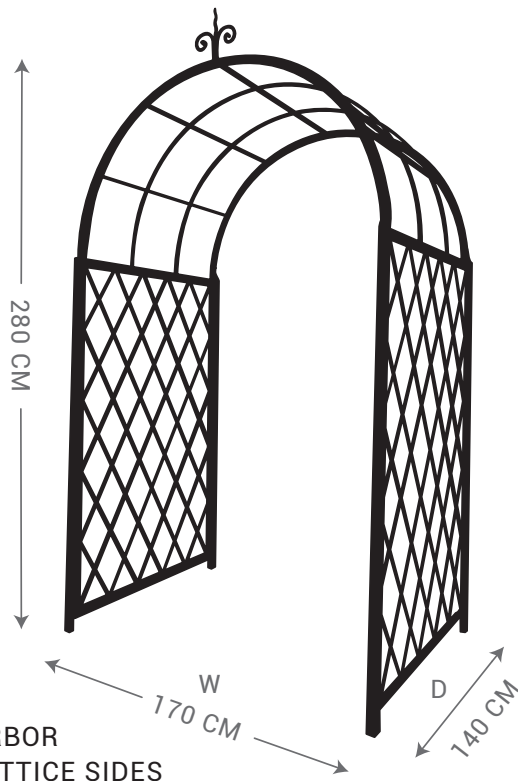

LARGE HEAVY DUTY
4 LEG SPHERE TOP

Ø30 CM
3 LEG SPIKE TOP

Ø60 CM
4 LEG SPIKE TOP

4 LEG SPIKE TOP

4 LEG PYRAMID

Ø30 CM
3 LEG SPHERE TOP

Ø60 CM
4 LEG SPHERE TOP

DOME ARBOR

ROSE ARBOR WITH ANGULAR SIDES

ROSE ARBOR WITH LATTICE SIDES

- Sizes Available
- W 170 x D 140 cm
 - W 200 x D 140 cm
 - W 170 x D 100 cm
 - W 180 x D 80 cm

Please note: Rust steel can stain nearby surfaces. Tait Decorative Iron will take no responsibility for any rust damage to tiles, concrete, rendering or painted surfaces.

SMALL RECTANGLE

LARGE RECTANGLE

MEDIUM RECTANGLE

SEMI CIRCLE

SOLID RING
Ø120 CM

FIRE BOWL
MEDIUM Ø90 CM
LARGE Ø120 CM

METAL EDGING

- 100 x 5 mm ■ 200 x 6 mm
- 150 x 6 mm ■ 300 x 6 mm