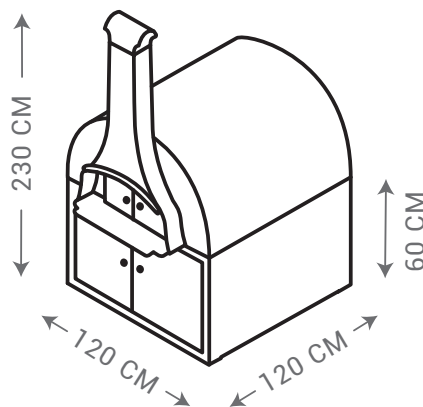

SMALL PIZZA OVEN

- Fire brick floor
- Thermal concrete lining
- Temperature gauge
- Heavy duty support base

Weight including bricks:
Approx. 500kg

Internal cooking size:
70 CM x 54 CM

Looks and cooks great. A large cooking area for roasts, bread & pizza.

LARGE PIZZA OVEN

- Fire brick floor
- Thermal concrete lining
- Temperature gauge
- Heavy duty support base

Weight including bricks:
Approx. 1000kg

Internal cooking size:
75 CM x 100 CM

120 CM x 240 CM RUST FINISH
SUPPLIED WITH BASE SUPPORT POSTS