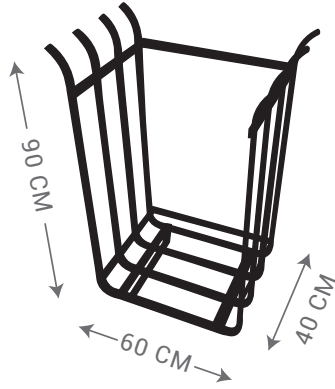

LARGE HEAVY DUTY
4 LEG SPHERE TOP

Ø30 CM
3 LEG SPIKE TOP

Ø60 CM
4 LEG SPIKE TOP

4 LEG SPIKE TOP

4 LEG PYRAMID

Ø30 CM
3 LEG SPHERE TOP

Ø60 CM
4 LEG SPHERE TOP

DOME ARBOR

ROSE ARBOR WITH ANGULAR SIDES

ROSE ARBOR WITH LATTICE SIDES

- Sizes Available
- W 170 x D 140 cm
 - W 200 x D 140 cm
 - W 170 x D 100 cm
 - W 180 x D 80 cm

Please note: Rust steel can stain nearby surfaces. Tait Decorative Iron will take no responsibility for any rust damage to tiles, concrete, rendering or painted surfaces.

SMALL RECTANGLE

LARGE RECTANGLE

MEDIUM RECTANGLE

SEMI CIRCLE

SOLID RING
Ø120 CM

FIRE BOWL
MEDIUM Ø90 CM
LARGE Ø120 CM

METAL EDGING

- 100 x 5 mm ■ 200 x 6 mm
- 150 x 6 mm ■ 300 x 6 mm