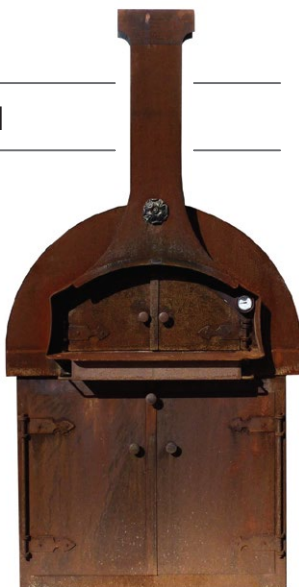

SMALL PIZZA OVEN

- Fire brick floor
- Thermal concrete lining
- Temperature gauge
- Heavy duty support base

Weight including bricks:
Approx. 500kg

Internal cooking size:
70 CM x 54 CM

Looks and cooks great. A large cooking area for roasts, bread & pizza.

LARGE PIZZA OVEN

- Fire brick floor
- Thermal concrete lining
- Temperature gauge
- Heavy duty support base

Weight including bricks:
Approx. 1000kg

Internal cooking size:
75 CM x 100 CM

120 CM x 240 CM RUST FINISH
SUPPLIED WITH BASE SUPPORT POSTS