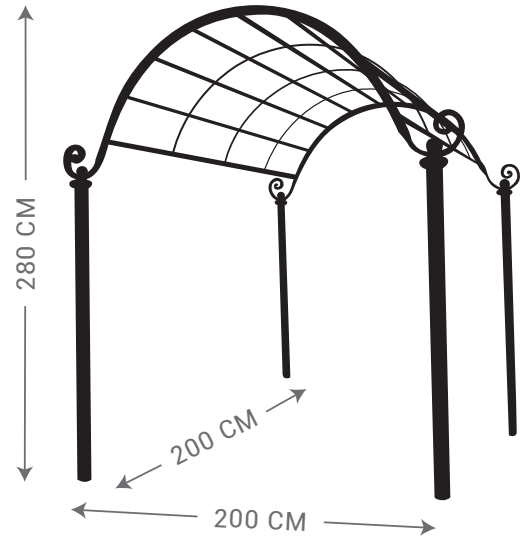

CLASSIC BENCH SEAT
2 SEATER

CLASSIC BENCH SEAT
4 SEATER

CLASSIC BENCH SEAT
3 SEATER

TUSCAN DINING TABLE
STRAIGHT LEG

TUSCAN CHAIR

TUSCAN CARVER CHAIR

MODULAR PERGOLA
WITH LATTICE SIDES

MODULAR PERGOLA
OPEN SIDES

SINGLE DRIVE-WAY GATES

CROSS GATE

DOUBLE CROSS GATE

FARM GATE

DOUBLE SWEEP GATE

HEAVY DUTY DOUBLE DRIVE-WAY GATES

DUEL OPENING CROSS GATE WITH BASE

DUEL OPENING DOUBLE CROSS GATE WITH BASE

LARGE HEAVY DUTY
4 LEG SPHERE TOP

Ø30 CM
3 LEG SPIKE TOP

Ø60 CM
4 LEG SPIKE TOP

4 LEG SPIKE TOP

4 LEG PYRAMID

Ø30 CM
3 LEG SPHERE TOP

Ø60 CM
4 LEG SPHERE TOP

DOME ARBOR

ROSE ARBOR WITH ANGULAR SIDES

ROSE ARBOR WITH LATTICE SIDES

- Sizes Available
- W 170 x D 140 cm
 - W 200 x D 140 cm
 - W 170 x D 100 cm
 - W 180 x D 80 cm

Please note: Rust steel can stain nearby surfaces. Tait Decorative Iron will take no responsibility for any rust damage to tiles, concrete, rendering or painted surfaces.