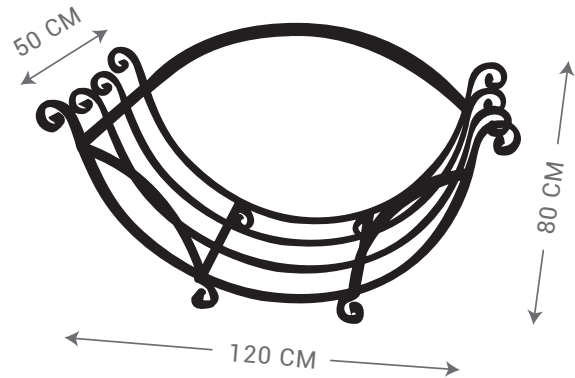

LARGE HEAVY DUTY
4 LEG SPHERE TOP

Ø30 CM
3 LEG SPIKE TOP

Ø60 CM
4 LEG SPIKE TOP

4 LEG SPIKE TOP

4 LEG PYRAMID

Ø30 CM
3 LEG SPHERE TOP

Ø60 CM
4 LEG SPHERE TOP

DOME ARBOR

ROSE ARBOR WITH ANGULAR SIDES

ROSE ARBOR WITH LATTICE SIDES

- Sizes Available
- W 170 x D 140 cm
 - W 200 x D 140 cm
 - W 170 x D 100 cm
 - W 180 x D 80 cm

Please note: Rust steel can stain nearby surfaces. Tait Decorative Iron will take no responsibility for any rust damage to tiles, concrete, rendering or painted surfaces.

SMALL RECTANGLE

LARGE RECTANGLE

MEDIUM RECTANGLE

SEMI CIRCLE

SOLID RING
Ø120 CM

FIRE BOWL
MEDIUM Ø90 CM
LARGE Ø120 CM

METAL EDGING

- 100 x 5 mm ■ 200 x 6 mm
- 150 x 6 mm ■ 300 x 6 mm

GARDEN BED RINGS

- Custom sizes can also be made to measure

PLANETR TUBS

- Custom sizes can also be made to measure

Please note: Rust steel can stain nearby surfaces. Tait Decorative Iron will take no responsibility for any rust damage to tiles, concrete, rendering or painted surfaces.