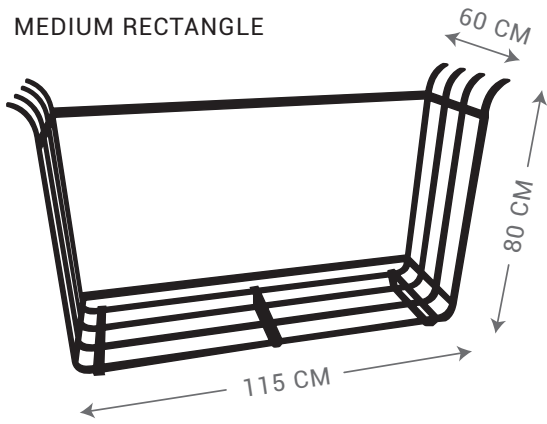

LARGE HEAVY DUTY
4 LEG SPHERE TOP

Ø30 CM
3 LEG SPIKE TOP

Ø60 CM
4 LEG SPIKE TOP

4 LEG SPIKE TOP

4 LEG PYRAMID

Ø30 CM
3 LEG SPHERE TOP

Ø60 CM
4 LEG SPHERE TOP

DOME ARBOR

ROSE ARBOR WITH ANGULAR SIDES

ROSE ARBOR WITH LATTICE SIDES

- Sizes Available
- W 170 x D 140 cm
 - W 200 x D 140 cm
 - W 170 x D 100 cm
 - W 180 x D 80 cm

Please note: Rust steel can stain nearby surfaces. Tait Decorative Iron will take no responsibility for any rust damage to tiles, concrete, rendering or painted surfaces.

SMALL RECTANGLE

LARGE RECTANGLE

MEDIUM RECTANGLE

SEMI CIRCLE

SOLID RING
Ø120 CM

FIRE BOWL
MEDIUM Ø90 CM
LARGE Ø120 CM

METAL EDGING

- 100 x 5 mm ■ 200 x 6 mm
- 150 x 6 mm ■ 300 x 6 mm