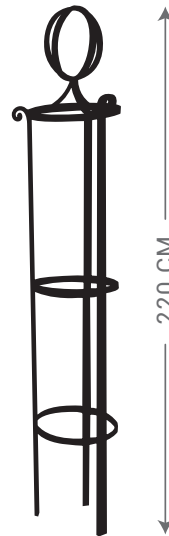

CLASSIC BENCH SEAT
2 SEATER

CLASSIC BENCH SEAT
4 SEATER

CLASSIC BENCH SEAT
3 SEATER

TUSCAN DINING TABLE
STRAIGHT LEG

TUSCAN CHAIR

TUSCAN CARVER CHAIR

MODULAR PERGOLA
WITH LATTICE SIDES

MODULAR PERGOLA
OPEN SIDES

LARGE HEAVY DUTY
4 LEG SPHERE TOP

Ø30 CM
3 LEG SPIKE TOP

Ø60 CM
4 LEG SPIKE TOP

4 LEG SPIKE TOP

4 LEG PYRAMID

Ø30 CM
3 LEG SPHERE TOP

Ø60 CM
4 LEG SPHERE TOP

DOME ARBOR

ROSE ARBOR WITH ANGULAR SIDES

ROSE ARBOR WITH LATTICE SIDES

- Sizes Available
- W 170 x D 140 cm
 - W 200 x D 140 cm
 - W 170 x D 100 cm
 - W 180 x D 80 cm

Please note: Rust steel can stain nearby surfaces. Tait Decorative Iron will take no responsibility for any rust damage to tiles, concrete, rendering or painted surfaces.

SMALL RECTANGLE

LARGE RECTANGLE

MEDIUM RECTANGLE

SEMI CIRCLE

SOLID RING
Ø120 CM

FIRE BOWL
MEDIUM Ø90 CM
LARGE Ø120 CM

METAL EDGING

- 100 x 5 mm ■ 200 x 6 mm
- 150 x 6 mm ■ 300 x 6 mm