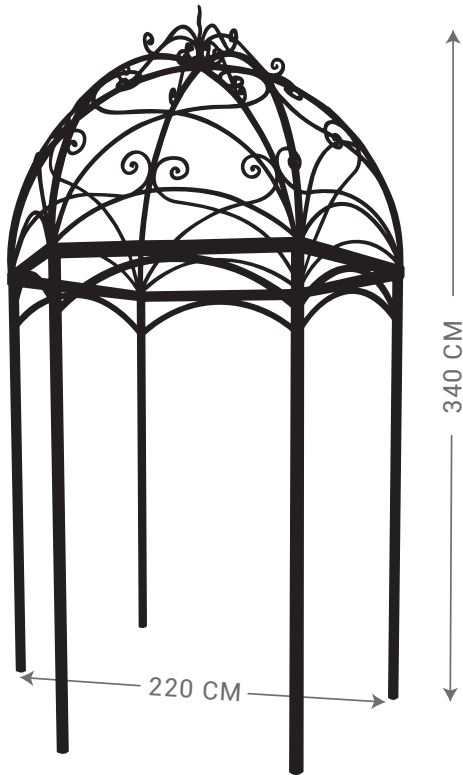

LARGE HEAVY DUTY
4 LEG SPHERE TOP

Ø30 CM
3 LEG SPIKE TOP

Ø60 CM
4 LEG SPIKE TOP

4 LEG SPIKE TOP

4 LEG PYRAMID

Ø30 CM
3 LEG SPHERE TOP

Ø60 CM
4 LEG SPHERE TOP

DOME ARBOR

ROSE ARBOR WITH ANGULAR SIDES

ROSE ARBOR WITH LATTICE SIDES

- Sizes Available
- W 170 x D 140 cm
 - W 200 x D 140 cm
 - W 170 x D 100 cm
 - W 180 x D 80 cm

Please note: Rust steel can stain nearby surfaces. Tait Decorative Iron will take no responsibility for any rust damage to tiles, concrete, rendering or painted surfaces.

SMALL RECTANGLE

LARGE RECTANGLE

MEDIUM RECTANGLE

SEMI CIRCLE

SOLID RING
Ø120 CM

FIRE BOWL
MEDIUM Ø90 CM
LARGE Ø120 CM

METAL EDGING

- 100 x 5 mm ■ 200 x 6 mm
- 150 x 6 mm ■ 300 x 6 mm