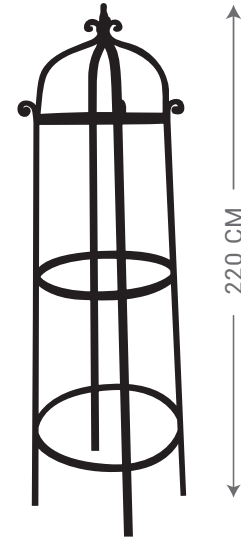

LARGE HEAVY DUTY
4 LEG SPHERE TOP

Ø30 CM
3 LEG SPIKE TOP

Ø60 CM
4 LEG SPIKE TOP

4 LEG SPIKE TOP

4 LEG PYRAMID

Ø30 CM
3 LEG SPHERE TOP

Ø60 CM
4 LEG SPHERE TOP

DOME ARBOR

ROSE ARBOR WITH ANGULAR SIDES

ROSE ARBOR WITH LATTICE SIDES

- Sizes Available
- W 170 x D 140 cm
 - W 200 x D 140 cm
 - W 170 x D 100 cm
 - W 180 x D 80 cm

Please note: Rust steel can stain nearby surfaces. Tait Decorative Iron will take no responsibility for any rust damage to tiles, concrete, rendering or painted surfaces.