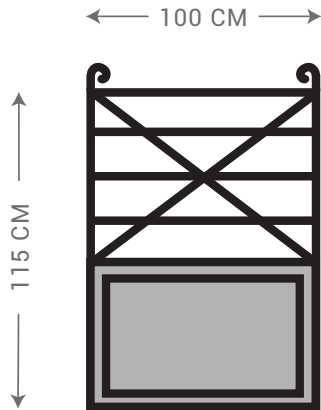

COLONIAL GATE
WITH BASE