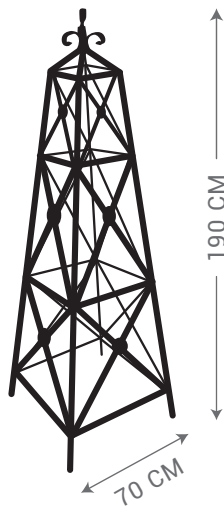

LARGE HEAVY DUTY
4 LEG SPHERE TOP

Ø30 CM
3 LEG SPIKE TOP

Ø60 CM
4 LEG SPIKE TOP

4 LEG SPIKE TOP

4 LEG PYRAMID

Ø30 CM
3 LEG SPHERE TOP

Ø60 CM
4 LEG SPHERE TOP

DOME ARBOR

ROSE ARBOR WITH ANGULAR SIDES

ROSE ARBOR WITH LATTICE SIDES

- Sizes Available
- W 170 x D 140 cm
 - W 200 x D 140 cm
 - W 170 x D 100 cm
 - W 180 x D 80 cm

Please note: Rust steel can stain nearby surfaces. Tait Decorative Iron will take no responsibility for any rust damage to tiles, concrete, rendering or painted surfaces.