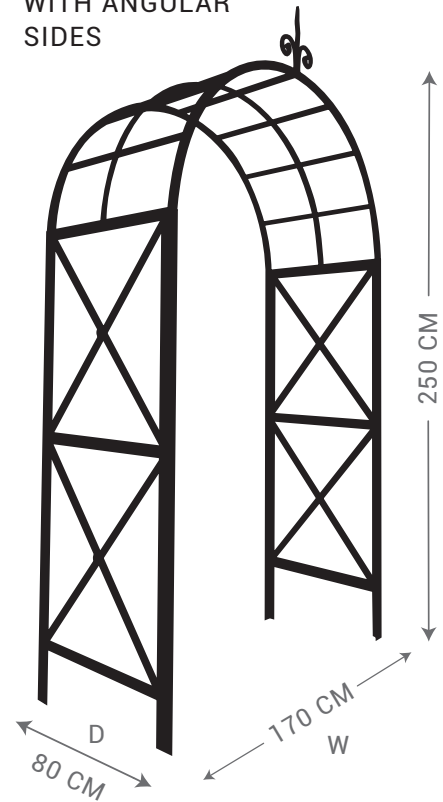

LARGE HEAVY DUTY
4 LEG SPHERE TOP

Ø30 CM
3 LEG SPIKE TOP

Ø60 CM
4 LEG SPIKE TOP

4 LEG SPIKE TOP

4 LEG PYRAMID

Ø30 CM
3 LEG SPHERE TOP

Ø60 CM
4 LEG SPHERE TOP

DOME ARBOR

ROSE ARBOR WITH ANGULAR SIDES

ROSE ARBOR WITH LATTICE SIDES

- Sizes Available
- W 170 x D 140 cm
 - W 200 x D 140 cm
 - W 170 x D 100 cm
 - W 180 x D 80 cm

Please note: Rust steel can stain nearby surfaces. Tait Decorative Iron will take no responsibility for any rust damage to tiles, concrete, rendering or painted surfaces.

SMALL RECTANGLE

LARGE RECTANGLE

MEDIUM RECTANGLE

SEMI CIRCLE

SOLID RING
Ø120 CM

FIRE BOWL
MEDIUM Ø90 CM
LARGE Ø120 CM

METAL EDGING

- 100 x 5 mm ■ 200 x 6 mm
- 150 x 6 mm ■ 300 x 6 mm