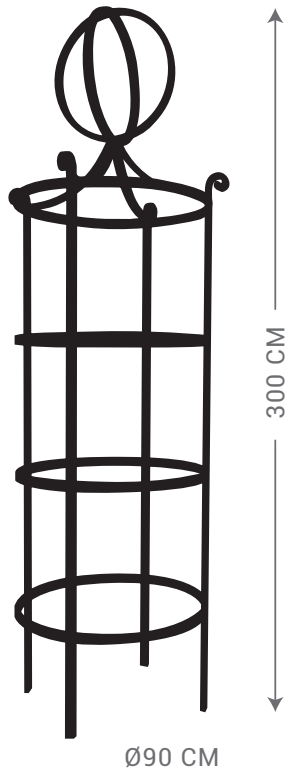

COLONIAL GATE
WITH BASE

COLONIAL GATE

COTTAGE GATE

FARM GATE

SCROLL GATE

WREN GATE

NOUVEAU GATE

GATES MADE TO SUIT 110 CM OPENING
(INTERNALLY POST TO POST)

LARGE HEAVY DUTY
4 LEG SPHERE TOP

Ø30 CM
3 LEG SPIKE TOP

Ø60 CM
4 LEG SPIKE TOP

4 LEG SPIKE TOP

4 LEG PYRAMID

Ø30 CM
3 LEG SPHERE TOP

Ø60 CM
4 LEG SPHERE TOP

DOME ARBOR

ROSE ARBOR WITH ANGULAR SIDES

ROSE ARBOR WITH LATTICE SIDES

- Sizes Available
- W 170 x D 140 cm
 - W 200 x D 140 cm
 - W 170 x D 100 cm
 - W 180 x D 80 cm

Please note: Rust steel can stain nearby surfaces. Tait Decorative Iron will take no responsibility for any rust damage to tiles, concrete, rendering or painted surfaces.