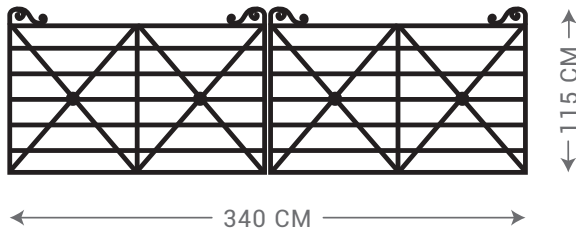

CLASSIC BENCH SEAT
2 SEATER

CLASSIC BENCH SEAT
4 SEATER

CLASSIC BENCH SEAT
3 SEATER

TUSCAN DINING TABLE
STRAIGHT LEG

TUSCAN CHAIR

TUSCAN CARVER CHAIR

MODULAR PERGOLA
WITH LATTICE SIDES

MODULAR PERGOLA
OPEN SIDES

SINGLE DRIVE-WAY GATES

CROSS GATE

DOUBLE CROSS GATE

FARM GATE

DOUBLE SWEEP GATE

HEAVY DUTY DOUBLE DRIVE-WAY GATES

DUEL OPENING CROSS GATE WITH BASE

DUEL OPENING DOUBLE CROSS GATE WITH BASE

ROSE ARBOR WITH ANGULAR SIDES

ROSE ARBOR WITH LATTICE SIDES

- Sizes Available
- W 170 x D 140 cm
 - W 200 x D 140 cm
 - W 170 x D 100 cm
 - W 180 x D 80 cm

Please note: Rust steel can stain nearby surfaces. Tait Decorative Iron will take no responsibility for any rust damage to tiles, concrete, rendering or painted surfaces.