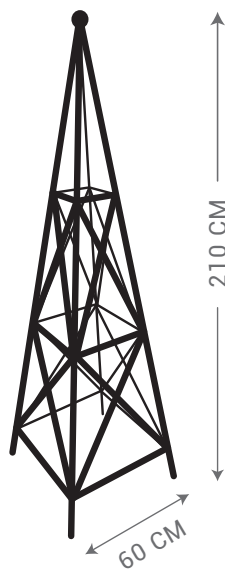

LARGE HEAVY DUTY
4 LEG SPHERE TOP

Ø30 CM
3 LEG SPIKE TOP

Ø60 CM
4 LEG SPIKE TOP

4 LEG SPIKE TOP

4 LEG PYRAMID

Ø30 CM
3 LEG SPHERE TOP

Ø60 CM
4 LEG SPHERE TOP

DOME ARBOR

ROSE ARBOR WITH ANGULAR SIDES

ROSE ARBOR WITH LATTICE SIDES

- Sizes Available
- W 170 x D 140 cm
 - W 200 x D 140 cm
 - W 170 x D 100 cm
 - W 180 x D 80 cm

Please note: Rust steel can stain nearby surfaces. Tait Decorative Iron will take no responsibility for any rust damage to tiles, concrete, rendering or painted surfaces.

SMALL RECTANGLE

LARGE RECTANGLE

MEDIUM RECTANGLE

SEMI CIRCLE

SOLID RING
Ø120 CM

FIRE BOWL
MEDIUM Ø90 CM
LARGE Ø120 CM

METAL EDGING

- 100 x 5 mm ■ 200 x 6 mm
- 150 x 6 mm ■ 300 x 6 mm