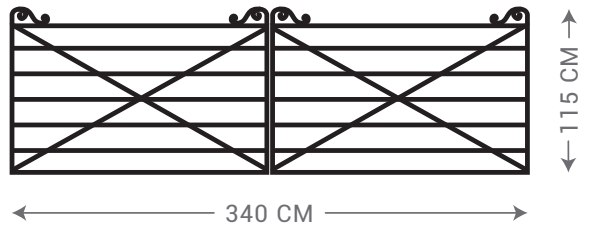

SINGLE DRIVE-WAY GATES

CROSS GATE

DOUBLE CROSS GATE

FARM GATE

DOUBLE SWEEP GATE

HEAVY DUTY DOUBLE DRIVE-WAY GATES

DUEL OPENING CROSS GATE WITH BASE

DUEL OPENING DOUBLE CROSS GATE WITH BASE

ROSE ARBOR WITH ANGULAR SIDES

ROSE ARBOR WITH LATTICE SIDES

- Sizes Available
- W 170 x D 140 cm
 - W 200 x D 140 cm
 - W 170 x D 100 cm
 - W 180 x D 80 cm

Please note: Rust steel can stain nearby surfaces. Tait Decorative Iron will take no responsibility for any rust damage to tiles, concrete, rendering or painted surfaces.