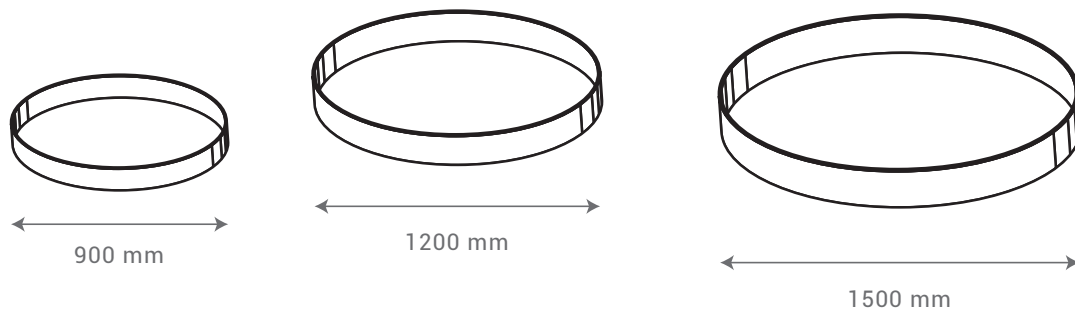

ROSE ARBOR WITH ANGULAR SIDES

ROSE ARBOR WITH LATTICE SIDES

- Sizes Available
- W 170 x D 140 cm
 - W 200 x D 140 cm
 - W 170 x D 100 cm
 - W 180 x D 80 cm

Please note: Rust steel can stain nearby surfaces. Tait Decorative Iron will take no responsibility for any rust damage to tiles, concrete, rendering or painted surfaces.

SMALL RECTANGLE

LARGE RECTANGLE

MEDIUM RECTANGLE

SEMI CIRCLE

SOLID RING
Ø120 CM

FIRE BOWL
MEDIUM Ø90 CM
LARGE Ø120 CM

METAL EDGING

- 100 x 5 mm ■ 200 x 6 mm
- 150 x 6 mm ■ 300 x 6 mm

GARDEN BED RINGS

- Custom sizes can also be made to measure

PLANETR TUBS

- Custom sizes can also be made to measure

Please note: Rust steel can stain nearby surfaces. Tait Decorative Iron will take no responsibility for any rust damage to tiles, concrete, rendering or painted surfaces.