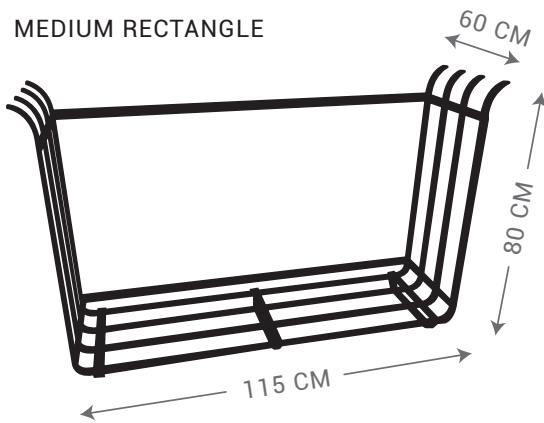

SMALL RECTANGLE

LARGE RECTANGLE

MEDIUM RECTANGLE

SEMI CIRCLE

Ø40 CM
SOLID RING

FIRE PIT

- SMALL Ø60 CM
- MEDIUM Ø90 CM
- LARGE Ø120 CM