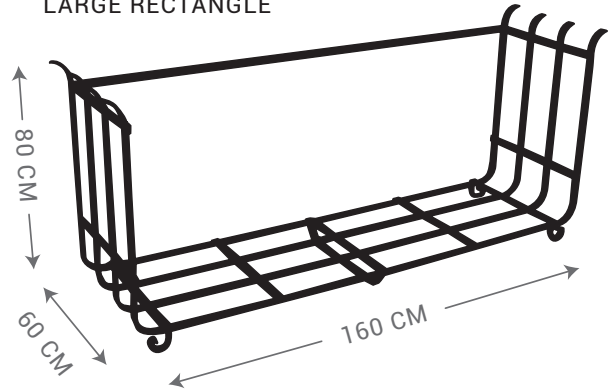

SMALL RECTANGLE

LARGE RECTANGLE

MEDIUM RECTANGLE

SEMI CIRCLE

Ø40 CM
SOLID RING

FIRE PIT

- SMALL Ø60 CM
- MEDIUM Ø90 CM
- LARGE Ø120 CM