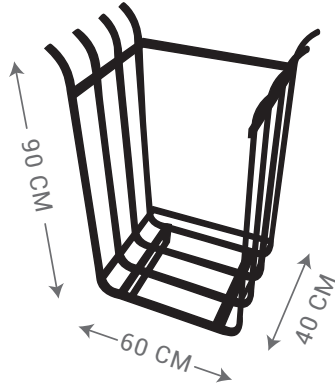

SMALL RECTANGLE

LARGE RECTANGLE

MEDIUM RECTANGLE

SEMI CIRCLE

Ø40 CM
SOLID RING

FIRE PIT

- SMALL Ø60 CM
- MEDIUM Ø90 CM
- LARGE Ø120 CM