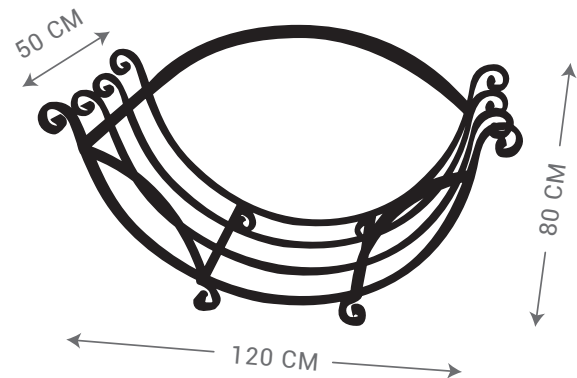

SMALL RECTANGLE

LARGE RECTANGLE

MEDIUM RECTANGLE

SEMI CIRCLE

Ø40 CM
SOLID RING

FIRE PIT

- SMALL Ø60 CM
- MEDIUM Ø90 CM
- LARGE Ø120 CM