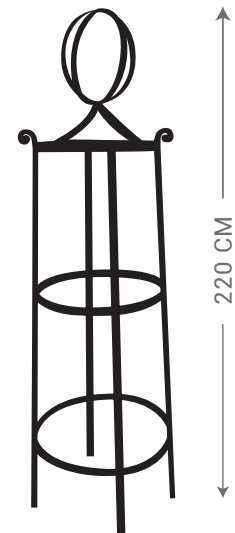

LARGE HEAVY DUTY  
4 LEG SPHERE TOP

Ø30 CM  
3 LEG SPIKE TOP

Ø60 CM  
4 LEG SPIKE TOP

4 LEG SPIKE TOP

4 LEG PYRAMID

Ø30 CM  
3 LEG SPHERE TOP

Ø60 CM  
4 LEG SPHERE TOP