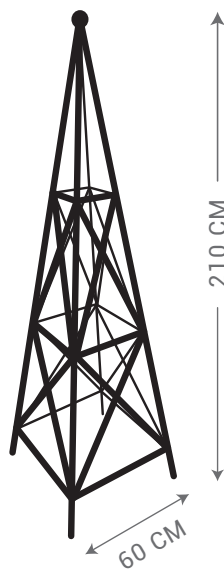

LARGE HEAVY DUTY  
4 LEG SPHERE TOP

Ø30 CM  
3 LEG SPIKE TOP

Ø60 CM  
4 LEG SPIKE TOP

4 LEG SPIKE TOP

4 LEG PYRAMID

Ø30 CM  
3 LEG SPHERE TOP

Ø60 CM  
4 LEG SPHERE TOP