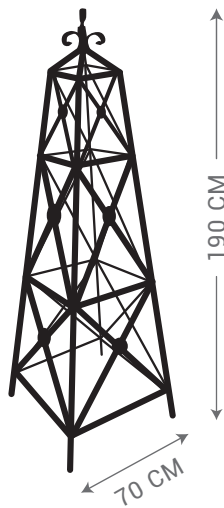

LARGE HEAVY DUTY  
4 LEG SPHERE TOP

Ø30 CM  
3 LEG SPIKE TOP

Ø60 CM  
4 LEG SPIKE TOP

4 LEG SPIKE TOP

4 LEG PYRAMID

Ø30 CM  
3 LEG SPHERE TOP

Ø60 CM  
4 LEG SPHERE TOP