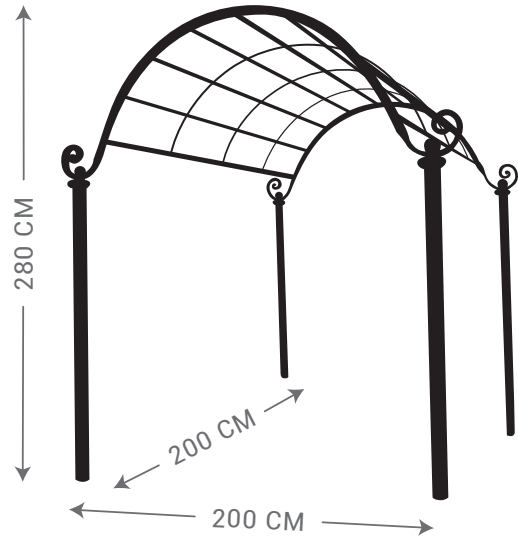

MODULAR PERGOLA
WITH LATTICE SIDES

MODULAR PERGOLA
OPEN SIDES

ANY LENGTH CAN BE MADE TO SUIT
YOUR GARDEN AREA

Please note: Rust steel can stain nearby surfaces. Tait Decorative Iron will take no responsibility for any rust damage to tiles, concrete, rendering or painted surfaces.