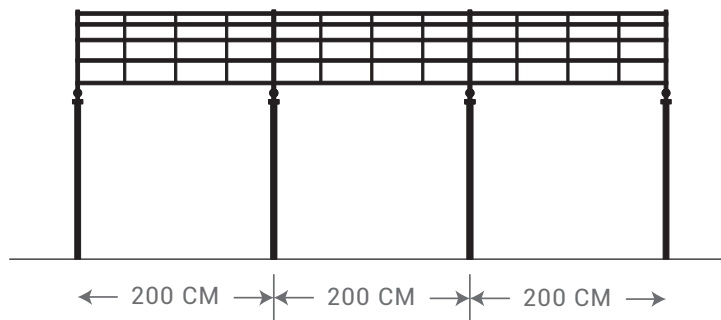

MODULAR PERGOLA
WITH LATTICE SIDES

MODULAR PERGOLA
OPEN SIDES

ANY LENGTH CAN BE MADE TO SUIT
YOUR GARDEN AREA

Please note: Rust steel can stain nearby surfaces. Tait Decorative Iron will take no responsibility for any rust damage to tiles, concrete, rendering or painted surfaces.