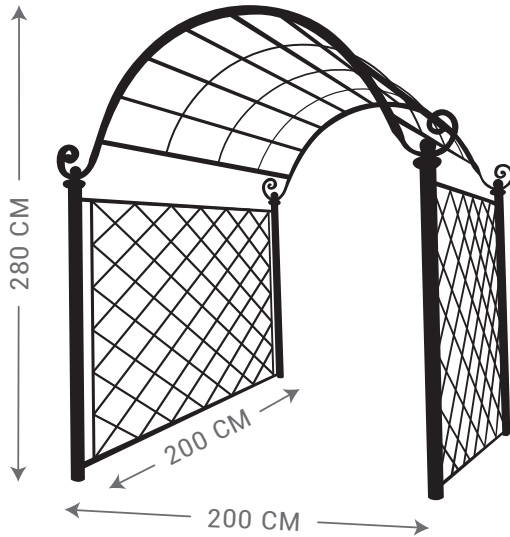

MODULAR PERGOLA
WITH LATTICE SIDES

MODULAR PERGOLA
OPEN SIDES

ANY LENGTH CAN BE MADE TO SUIT
YOUR GARDEN AREA

Please note: Rust steel can stain nearby surfaces. Tait Decorative Iron will take no responsibility for any rust damage to tiles, concrete, rendering or painted surfaces.