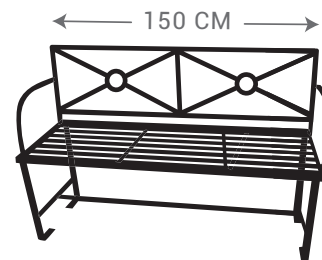

TREE SEAT

- A. Ø85 CM INTERNAL DIAMETER  
Ø190 CM SEAT DIAMETER
- B. Ø180 CM INTERNAL DIAMETER  
Ø280 CM SEAT DIAMETER

REGENCY BENCH SEAT  
3 SEATER

REGENCY BENCH SEAT  
2 SEATER

CLASSIC BENCH SEAT  
2 SEATER

CLASSIC BENCH SEAT  
4 SEATER

CLASSIC BENCH SEAT  
3 SEATER

FREE FLOWING  
BENCH SEAT

SOFA BENCH  
SEAT