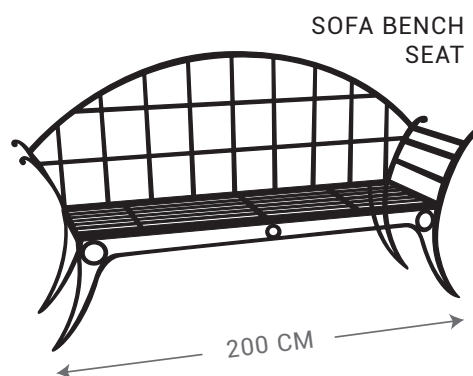

TREE SEAT

- A. Ø85 CM INTERNAL DIAMETER  
Ø190 CM SEAT DIAMETER
- B. Ø180 CM INTERNAL DIAMETER  
Ø280 CM SEAT DIAMETER

REGENCY BENCH SEAT  
3 SEATER

REGENCY BENCH SEAT  
2 SEATER

CLASSIC BENCH SEAT  
2 SEATER

CLASSIC BENCH SEAT  
4 SEATER

CLASSIC BENCH SEAT  
3 SEATER

FREE FLOWING  
BENCH SEAT

SOFA BENCH  
SEAT