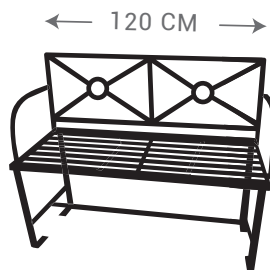

TREE SEAT

- A. Ø85 CM INTERNAL DIAMETER  
Ø190 CM SEAT DIAMETER
- B. Ø180 CM INTERNAL DIAMETER  
Ø280 CM SEAT DIAMETER

REGENCY BENCH SEAT  
3 SEATER

REGENCY BENCH SEAT  
2 SEATER

CLASSIC BENCH SEAT  
2 SEATER

CLASSIC BENCH SEAT  
4 SEATER

CLASSIC BENCH SEAT  
3 SEATER

FREE FLOWING  
BENCH SEAT

SOFA BENCH  
SEAT