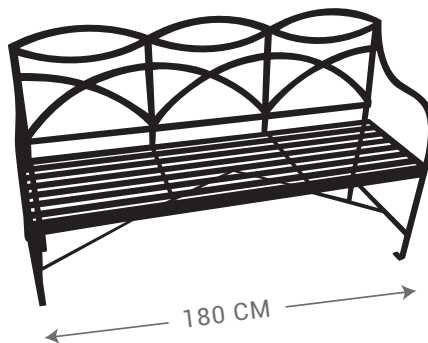

TREE SEAT

- A. Ø85 CM INTERNAL DIAMETER  
Ø190 CM SEAT DIAMETER
- B. Ø180 CM INTERNAL DIAMETER  
Ø280 CM SEAT DIAMETER

REGENCY BENCH SEAT  
3 SEATER

REGENCY BENCH SEAT  
2 SEATER

CLASSIC BENCH SEAT  
2 SEATER

CLASSIC BENCH SEAT  
4 SEATER

CLASSIC BENCH SEAT  
3 SEATER

FREE FLOWING  
BENCH SEAT

SOFA BENCH  
SEAT