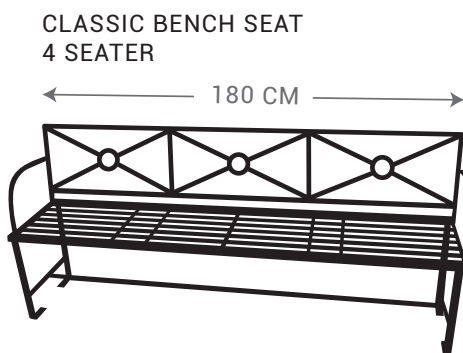

TREE SEAT

- A. Ø85 CM INTERNAL DIAMETER  
Ø190 CM SEAT DIAMETER
- B. Ø180 CM INTERNAL DIAMETER  
Ø280 CM SEAT DIAMETER

REGENCY BENCH SEAT  
3 SEATER

REGENCY BENCH SEAT  
2 SEATER

CLASSIC BENCH SEAT  
2 SEATER

CLASSIC BENCH SEAT  
4 SEATER

CLASSIC BENCH SEAT  
3 SEATER

FREE FLOWING  
BENCH SEAT

SOFA BENCH  
SEAT